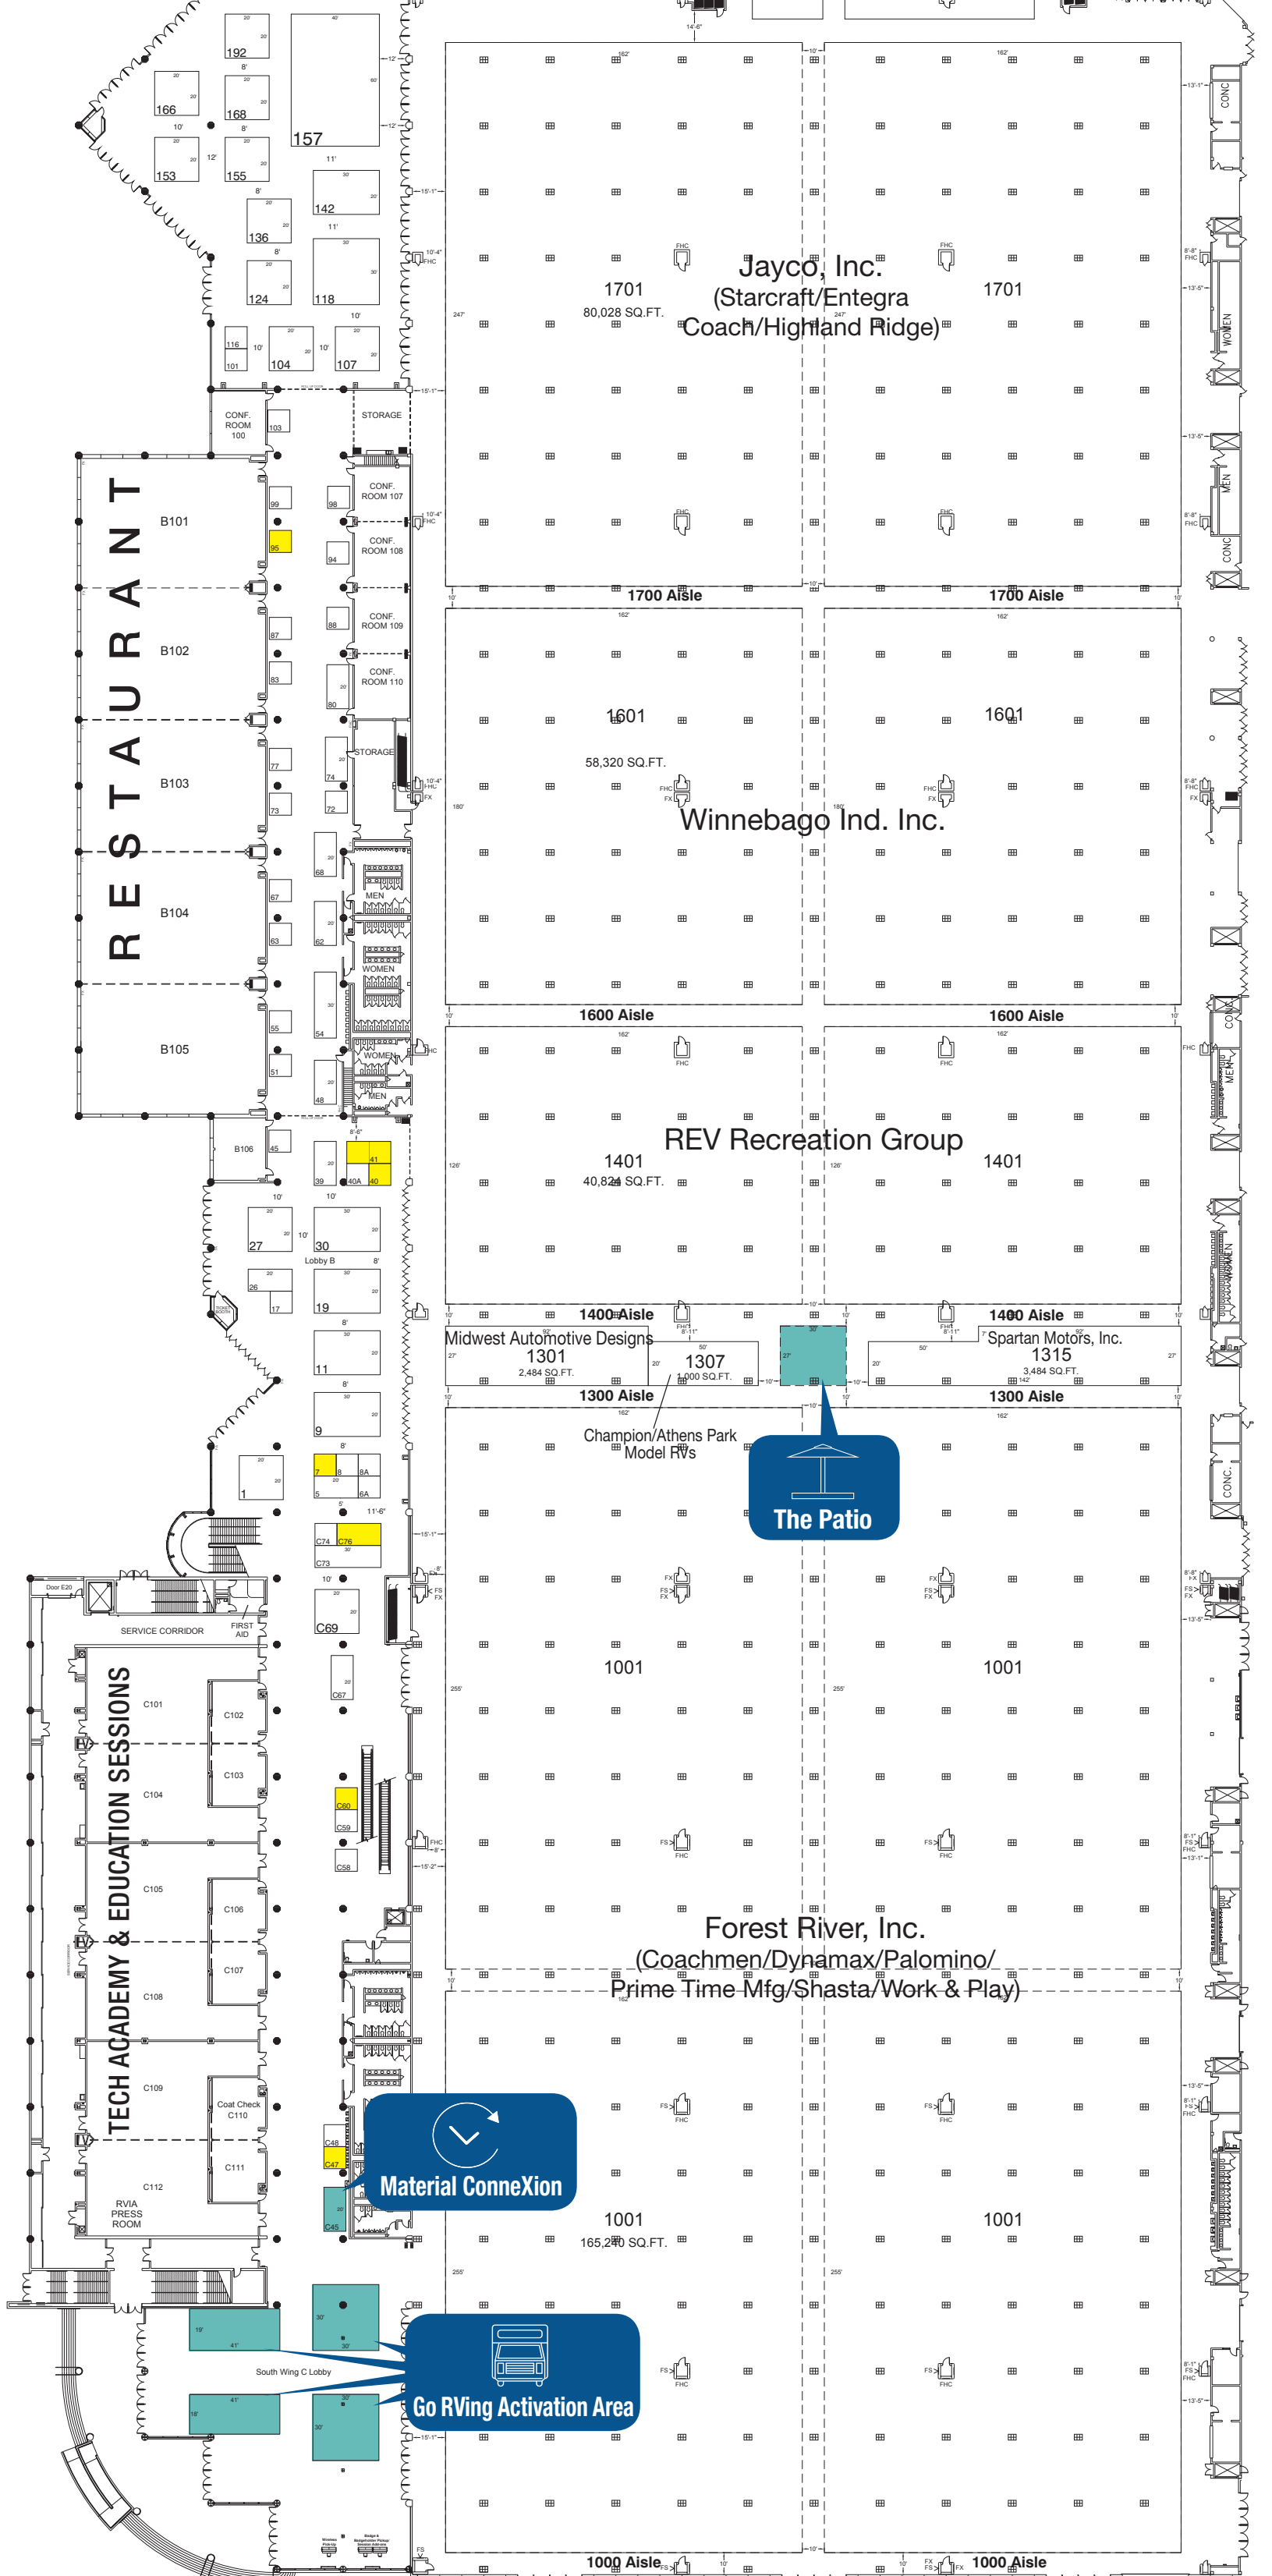

FLOOR PLAN

As of October 27, 2016 —
Check Mobile App for most current floor plan.

NATIONAL RV TRADE SHOW

November 28–December 1, 2016
Kentucky Exposition Center | Louisville, KY
RVIAshow.org | #RVIA16

West Wing

HALL 5

Manufacturer Booths 5000 – 5320

North Wing

HALL 3

Manufacturer Booth 3000

East Hall

HALL 2

Manufacturer Booths 2001 – 2230

West Hall

HALL 4

Manufacturer Booths 4000 – 4113

Be sure to check out:

Arena

Lower Arena • Hall 8
Supplier Booths 301 – 750

1st Floor Arena
Concourse
Hall 8A

Supplier Booths
East Side: 801 – 835
West Side: 800 – 836

North Wing

Lobby • Hall 2A

Supplier Booths
200 – 295
20E – 28E

South Wing

HALL 1

HALLS A, B & C
Mfg. Booths
1001 – 1701

HALL 1A
Supplier Booths
1 – 199

HALL 1C
Supplier Booths
C1 – C78