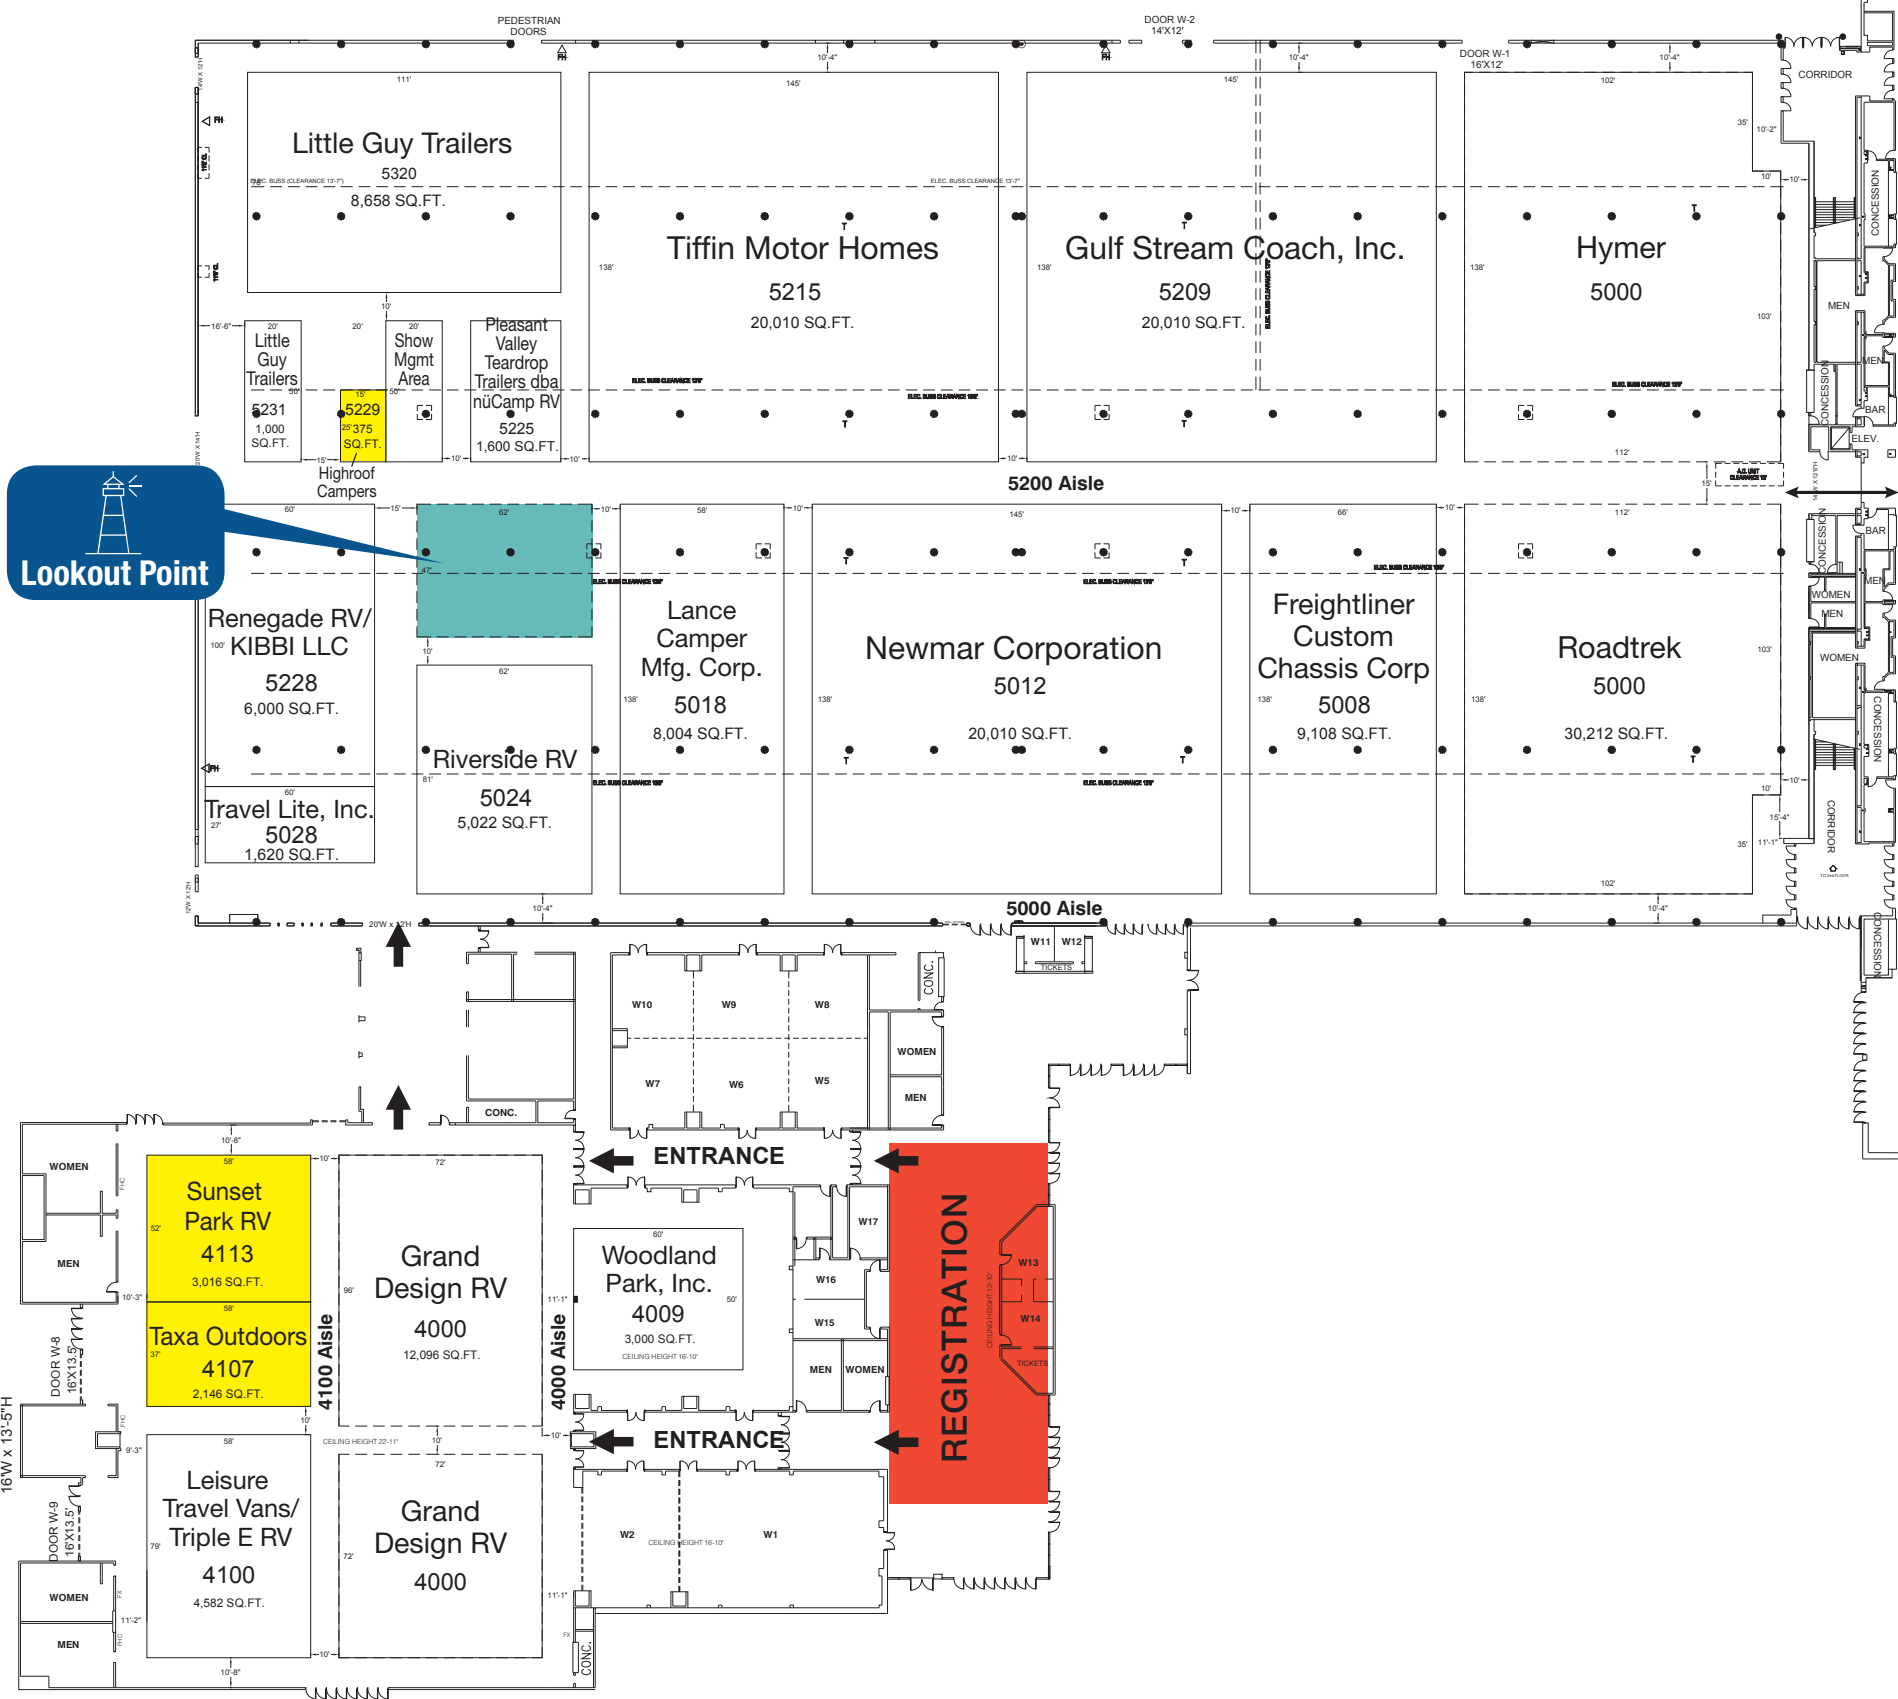

FLOOR PLAN

As of October 27, 2016 —
Check Mobile App for most current floor plan.

NATIONAL RV TRADE SHOW

November 28–December 1, 2016
Kentucky Exposition Center | Louisville, KY
RVIAshow.org | #RVIA16

West Wing

HALL 5

Manufacturer Booths 5000 – 5320

North Wing

HALL 3

Manufacturer Booth 3000

East Hall

HALL 2

Manufacturer Booths 2001 – 2230

West Hall

HALL 4

Manufacturer Booths 4000 – 4113

Be sure to check out:

Arena

Lower Arena • Hall 8
Supplier Booths 301 – 750

1st Floor Arena
Concourse
Hall 8A

Supplier Booths
East Side: 801 – 835
West Side: 800 – 836

RESTAURANT

TECH ACADEMY & EDUCATION SESSIONS

Material ConneXion

Go RVing Activation Area

Selfie Station

The Campfire

The Patio

Lookout Point