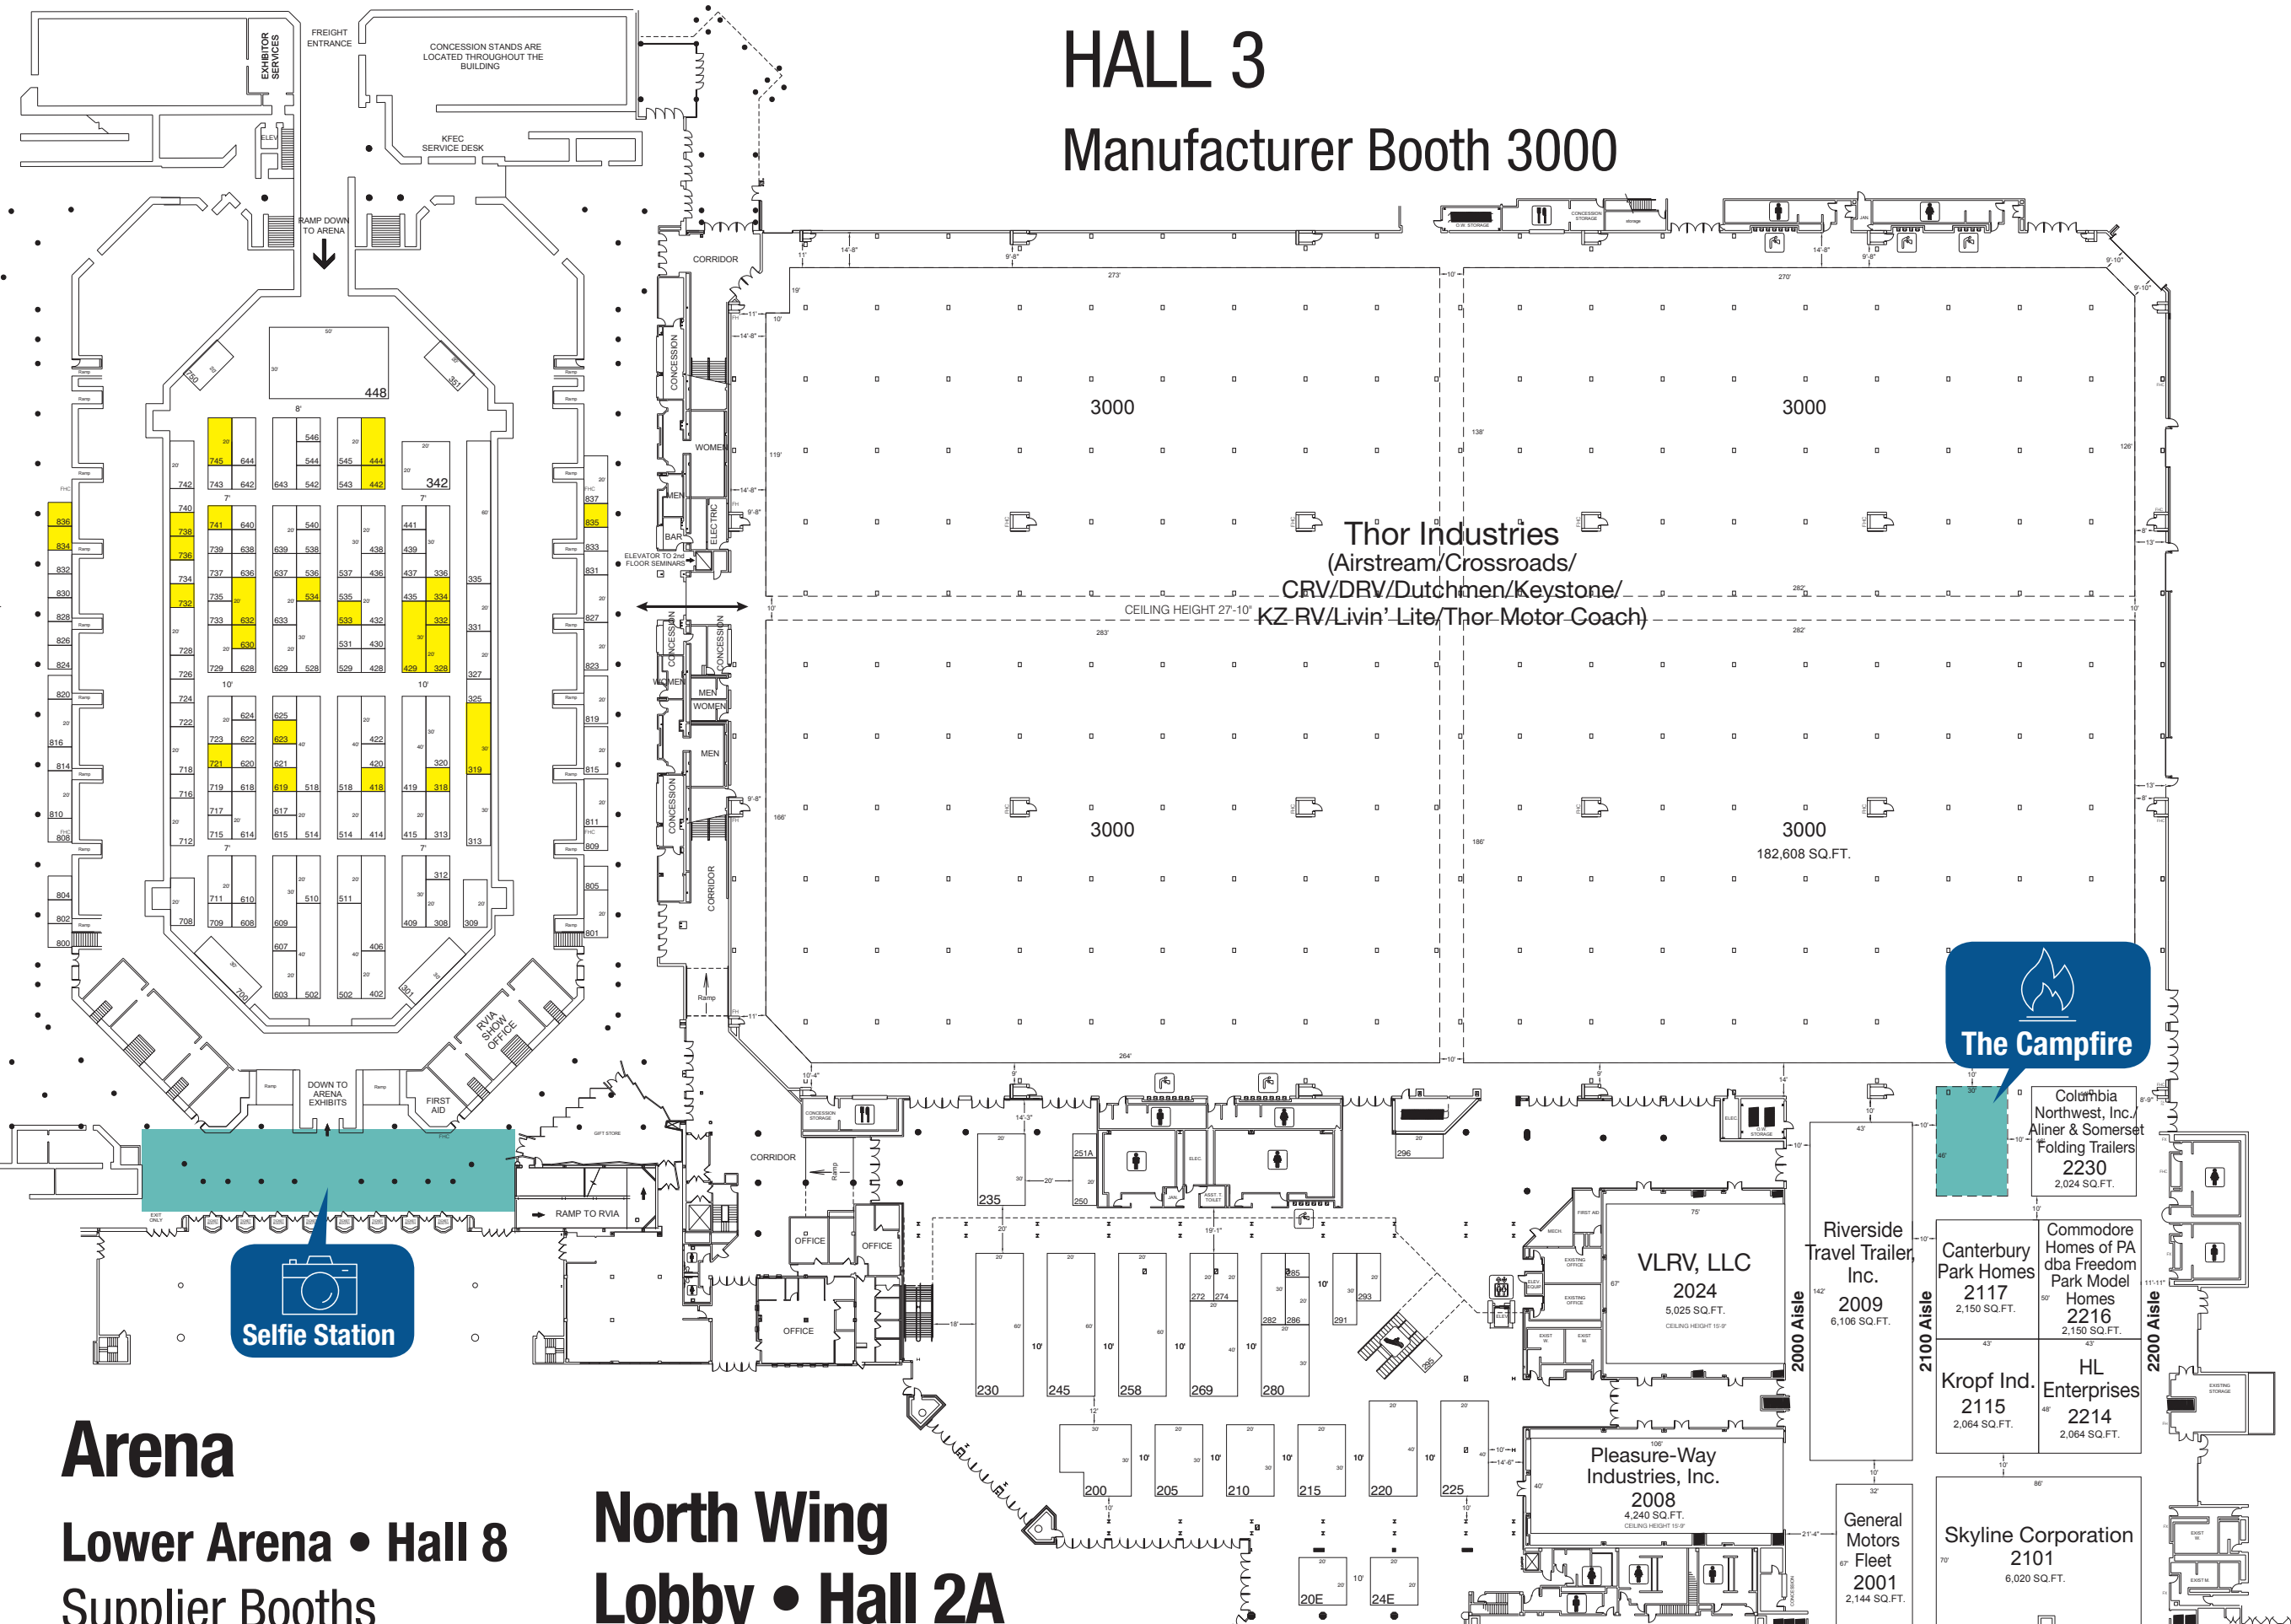

HALL 5

Manufacturer Booths 5000 – 5320

North Wing

HALL 3

Manufacturer Booth 3000

East Hall

HALL 2

Manufacturer Booths 2001 – 2230

West Hall

HALL 4

Manufacturer Booths 4000 – 4113

Be sure to check out:

Arena

Lower Arena • Hall 8
Supplier Booths 301 – 750

1st Floor Arena
Concourse
Hall 8A

Supplier Booths
East Side: 801 – 835
West Side: 800 – 836

North Wing

Lobby • Hall 2A

Supplier Booths
200 – 295
20E – 28E

South Wing

HALL 1

HALLS A, B & C
Mfg. Booths
1001 – 1701

HALL 1A
Supplier Booths
1 – 199

HALL 1C
Supplier Booths
C1 – C78

RESTAURANT

TECH ACADEMY & EDUCATION SESSIONS

Material ConneXion

Go RVing Activation Area

Selfie Station

The Campfire

The Patio

Lookout Point